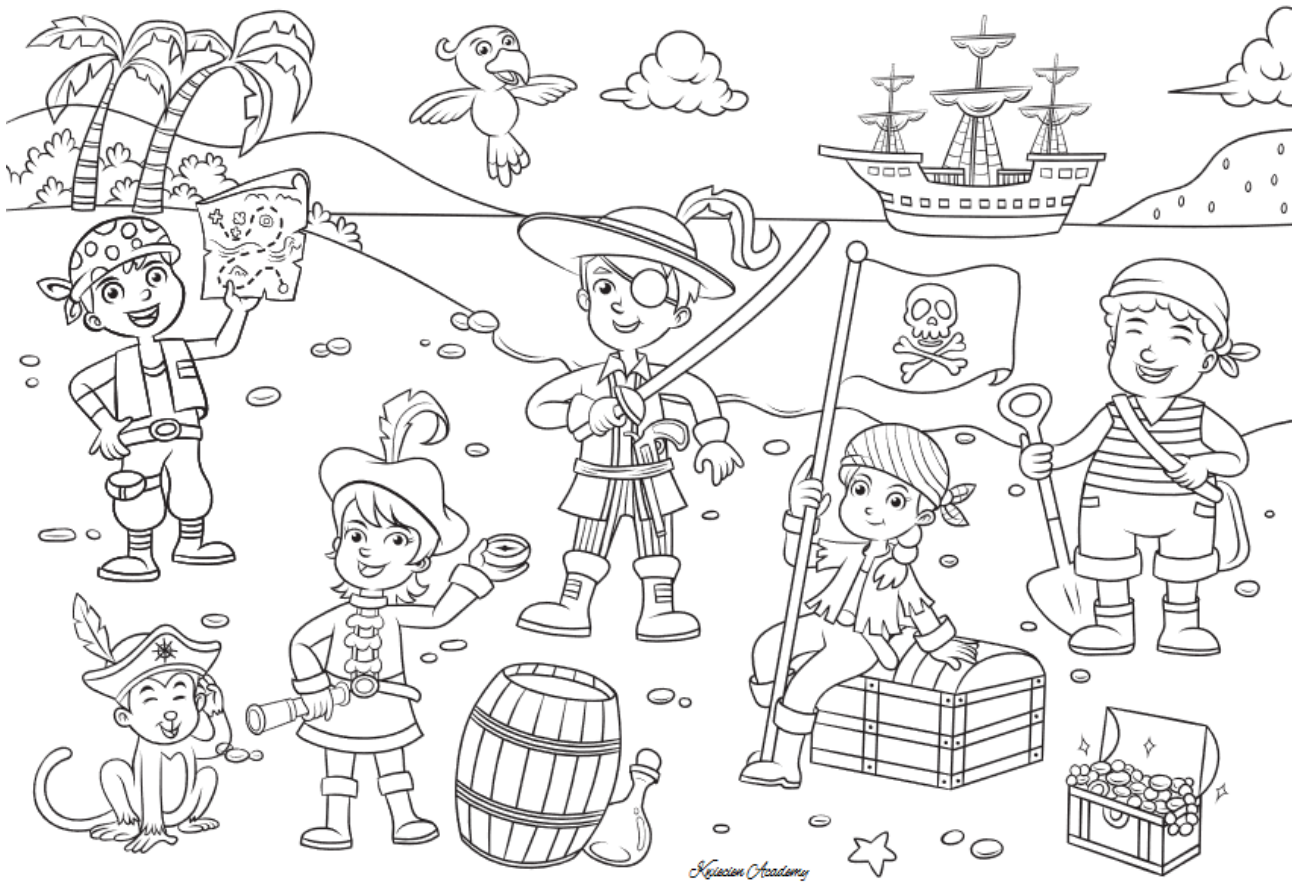

*Wykonaj zadania
na kolejnych stronach :-)
Dobrej zabawy!*

ZNAJDŹ SKARB

Kwiecien Academy

Illustration Academy

A collection of colorful cut-out pieces for a pirate character. The pieces include a round face with a smiling mouth and simple eyebrows, a black eye patch, a blue and black pirate hat with a skull and crossbones, a blue and black pirate coat, a blue and black pirate vest with a skull and crossbones, a blue and black pirate shirt, a blue and black pirate skirt, a blue and black pirate belt, a blue and black pirate boot, a blue and black pirate sword, a blue and black pirate pistol, a blue and black pirate parrot, a blue and black pirate ship, a blue and black pirate treasure chest, a blue and black pirate map, a blue and black pirate compass, a blue and black pirate telescope, a blue and black pirate telescope, a blue and black pirate telescope, a blue and black pirate telescope. A dashed blue line indicates the assembly path.

WYTNIJ SKLEJ

1 2 *Kwiecien Academy*

A collection of black and white cut-out pieces for a pirate character. The pieces include a round face with a smiling mouth and simple eyebrows, a black eye patch, a black and white pirate hat with a skull and crossbones, a black and white pirate coat, a black and white pirate vest with a skull and crossbones, a black and white pirate shirt, a black and white pirate skirt, a black and white pirate belt, a black and white pirate boot, a black and white pirate sword, a black and white pirate pistol, a black and white pirate parrot, a black and white pirate ship, a black and white pirate treasure chest, a black and white pirate map, a black and white pirate compass, a black and white pirate telescope, a black and white pirate telescope. A dashed black line indicates the assembly path.